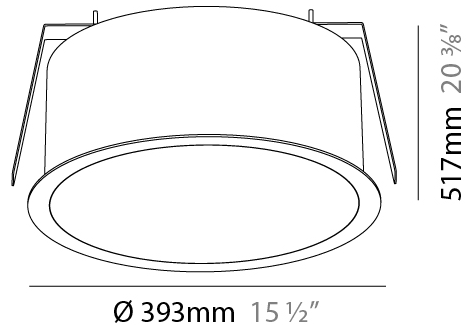

GENERAL

Series: Sign
Brand: Prolicht
Division: Architectural
Mounting Type: Recessed
Mounting Location: Ceiling
Subcategory: Ambient

PHYSICAL

Shape: Round
Diameter (mm): 393
Diameter (in): 15 1/2
Height (mm): 175
Height (in): 6 7/8
Ceiling Thickness (mm): 10 / 12.5 / 15 / 25 / 30
Ceiling Thickness (in): 3/8 or 1/2 or 9/16 or 1 or 1 3/16
Min. Recessing Depth (mm): 175
Min. Recessing Depth (in): 6 7/8
Light Distribution: Direct
Weight (kg): 4.327
Weight (lbs): 9.539
Diffuser: PMMA - Opal or Micro-Prism
Fixture Finish: SSR / BKV / CWI / CRY / HAB / UFT / ITA / RUA / FTG / MYG / LOD / PUS / FRO / FUP / KIA / POP / BLS / SPG / MEY / GOH / GUM / CHC / COM / ABZ / JAG / OBR / MOS / ROR
Fixture Material: Extruded Aluminum / Steel
Cut-out Measurements: 380mm / 14 15/16"

ELECTRICAL

Lamp Type: LED (Zhaga Standard)
Input Wattage (W): 25.3 / 22 (4000K)
Total Output Wattage (W): 23 / 20 (4000K)
Dimming: Tri-Mode (Non-Dimming and Phase Dimming (120Vac only) and 0-10V Dimming)
Driver Included: Yes
Driver Location: Integrated
Driver Type: Constant Current - Universal
Driver Class: Class 2
Input Voltage (V): 120 - 277
Constant Current (MA): 700

LED

Color Temperature (°K): 3000 / 4000
Max. Delivered Lumen (lm): 2110 / 2068 / 1930
CRI: >80 CRI
Efficiency (%): 68
Lamp Life (hrs): 50000

OPTICAL

RATINGS AND CERTIFICATIONS

Certified By: Certified for North American Standards
IP rating: IP20

380mm
14 15/16"

175mm
6 7/8"

10 - 30mm
3/8" - 1 3/16"