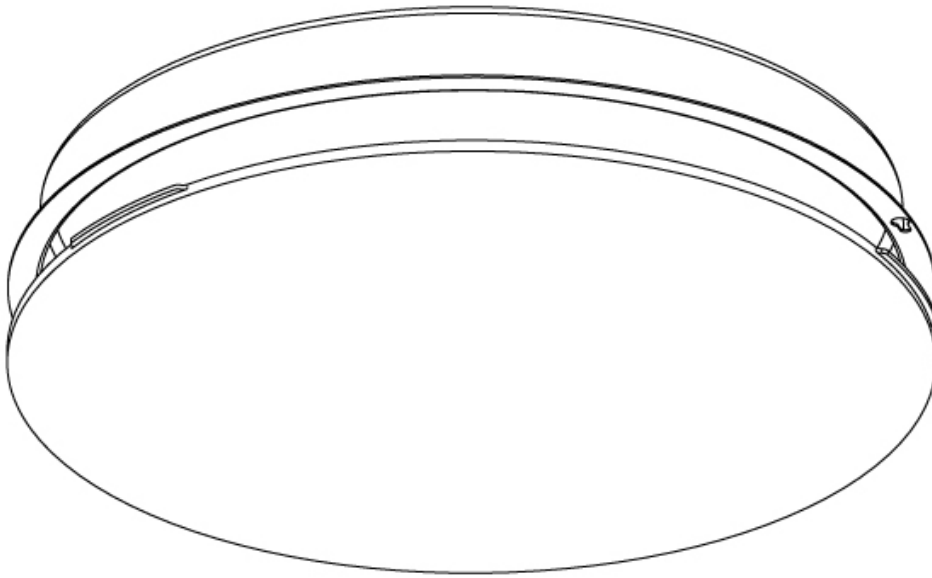

A37618-

PROJECT	_____
TYPE	_____
SPECIFIER	_____
QUANTITY	_____
DATE	_____